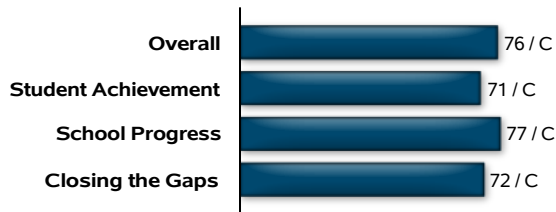

Texas Education Agency
2021-22 Preliminary School Report Card
WALLER J H (237904041)

Accountability Rating

C

WALLER J H earned a C (70-79) for acceptable performance by serving many students well but needs to provide additional academic support to many more students.

School Information

District Name: WALLER ISD
Campus Type: Middle School
Total Students: 946
Grade Span: 06 - 08

For more information about this campus, see: <https://TXSchools.gov>

State accountability ratings are based on three domains: Student Achievement, School Progress, and Closing the Gaps. The graph below provides summary results for WALLER J H. Scores are scaled from 0 to 100 to align with letter grades.

Distinction Designations

Campuses that earn a rating of A-C are eligible for as many as seven distinction designations, or awards for outstanding performance.

- ✓ Social Studies
- ✗ Mathematics
- ✗ Comparative Academic Growth
- ✗ Postsecondary Readiness
- ✗ ELA/Reading
- ✗ Science
- ✗ Comparative Closing the Gaps